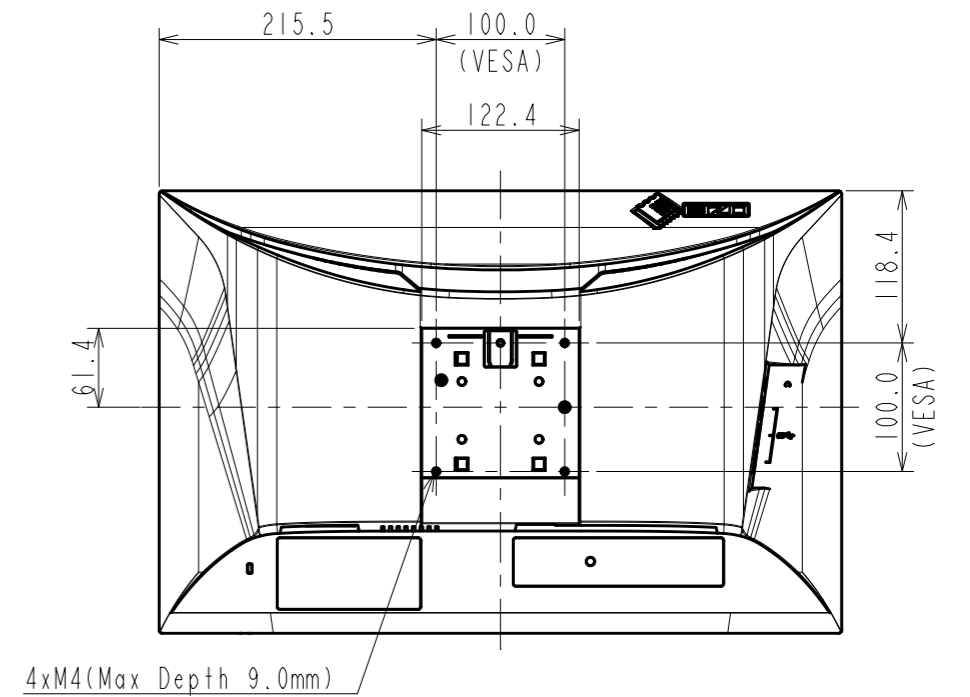

OUTLINE DIMENSIONS

MODEL EV2495

UNIT mm

EIZO Corporation

OUTLINE DIMENSIONS

MODEL EV2495

UNIT mm

EIZO Corporation

4xM4(Max Depth 9.0mm)