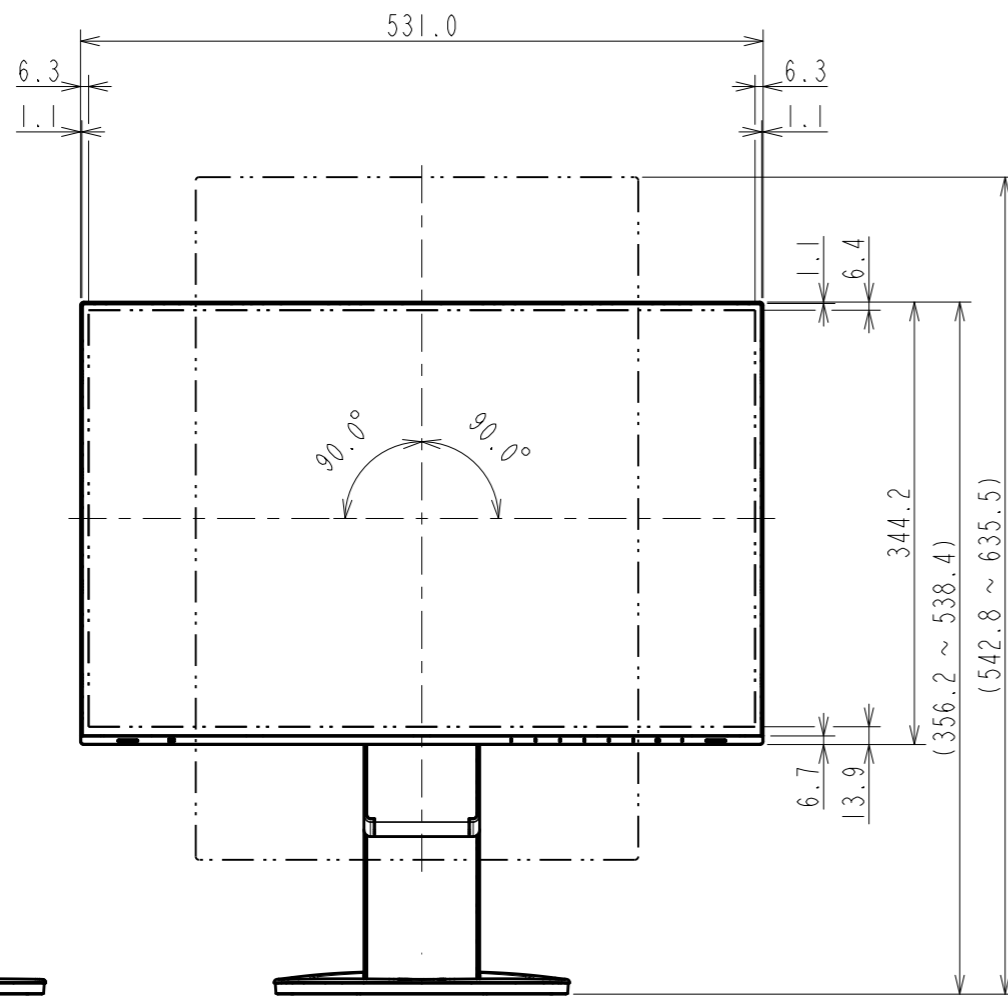

OUTLINE DIMENSIONS

MODEL EV2495

UNIT mm

EIZO Corporation

OUTLINE DIMENSIONS

MODEL EV2495

UNIT mm

EIZO Corporation

4xM4(Max Depth 9.0mm)