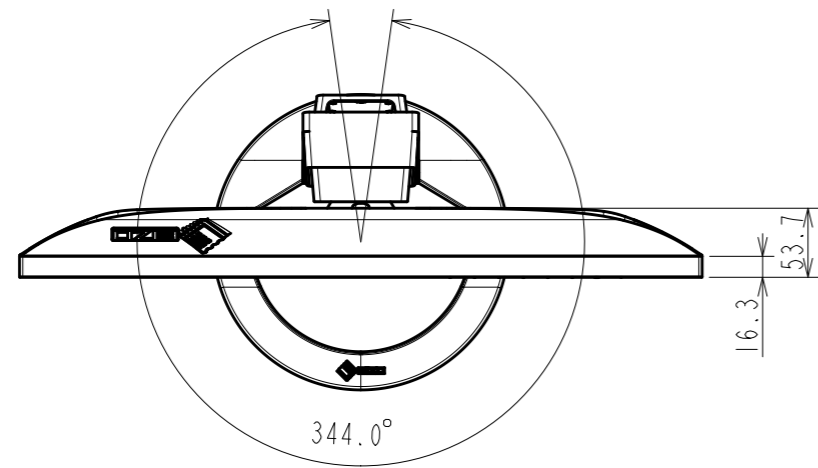

OUTLINE DIMENSIONS

MODEL EV2495

UNIT mm

EIZO Corporation

OUTLINE DIMENSIONS

MODEL EV2495

UNIT mm

EIZO Corporation

4xM4(Max Depth 9.0mm)