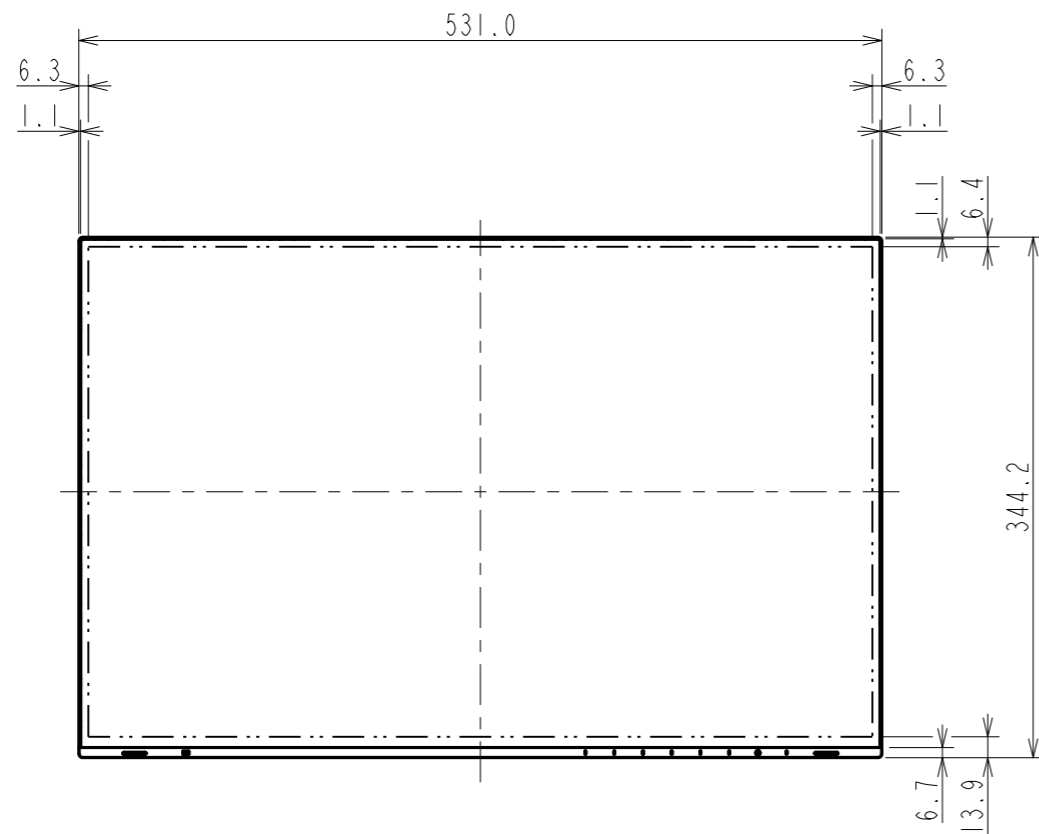

OUTLINE DIMENSIONS

MODEL EV2495

UNIT mm

EIZO Corporation

OUTLINE DIMENSIONS

MODEL EV2495

UNIT mm

EIZO Corporation

4xM4(Max Depth 9.0mm)