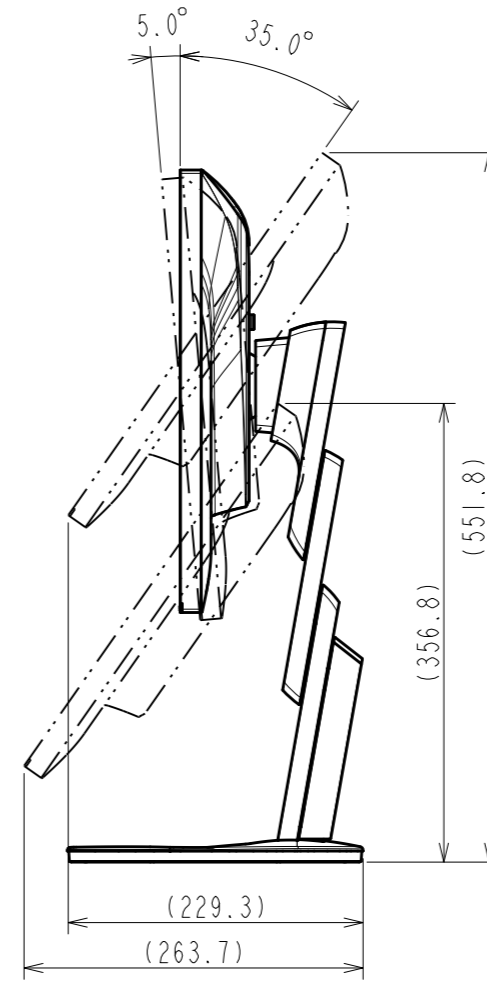

OUTLINE DIMENSIONS

MODEL EV2495

UNIT mm

EIZO Corporation

OUTLINE DIMENSIONS

MODEL EV2495

UNIT mm

EIZO Corporation

4xM4(Max Depth 9.0mm)