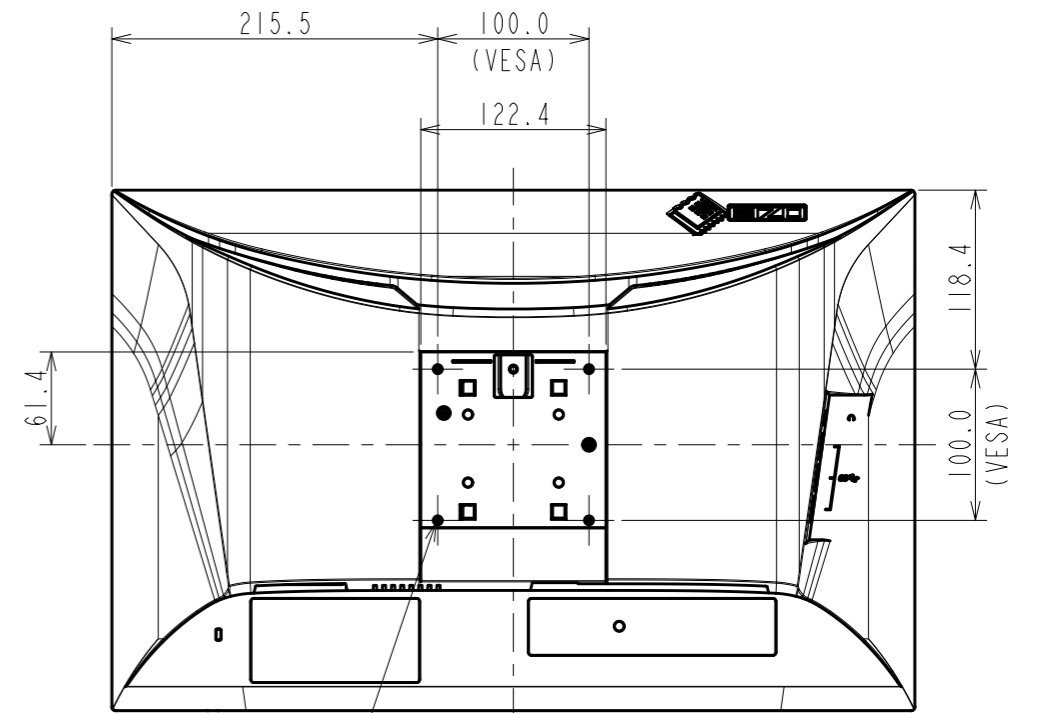

OUTLINE DIMENSIONS

MODEL EV2495

UNIT mm

EIZO Corporation

OUTLINE DIMENSIONS

MODEL EV2495

UNIT mm

EIZO Corporation

4xM4(Max Depth 9.0mm)