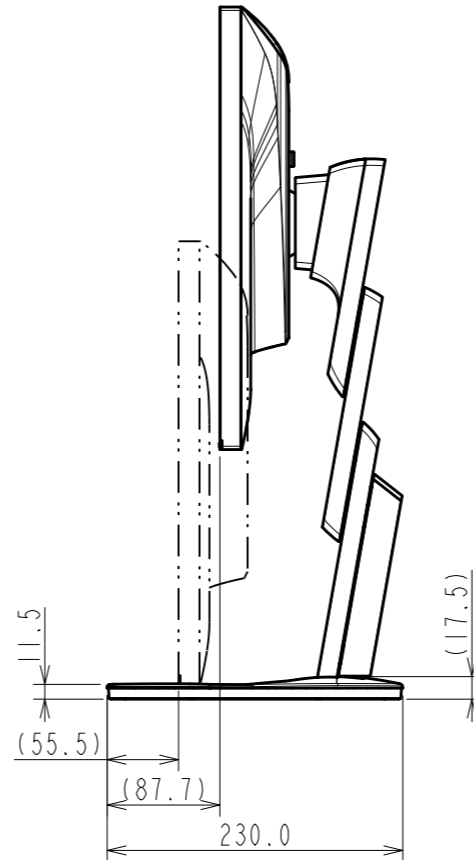

OUTLINE DIMENSIONS

MODEL EV2495

UNIT mm

EIZO Corporation

OUTLINE DIMENSIONS

MODEL EV2495

UNIT mm

EIZO Corporation

4xM4(Max Depth 9.0mm)