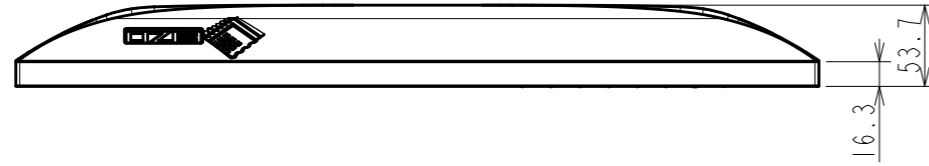

OUTLINE DIMENSIONS

MODEL EV2495

UNIT mm

EIZO Corporation

OUTLINE DIMENSIONS

MODEL EV2495

UNIT mm

EIZO Corporation

4xM4(Max Depth 9.0mm)