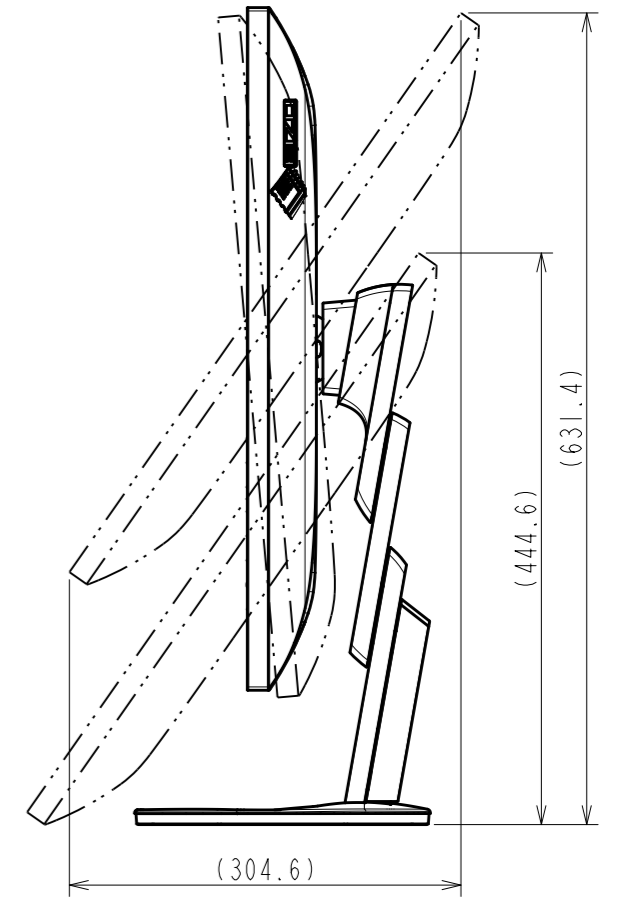

OUTLINE DIMENSIONS

MODEL EV2495

UNIT mm

EIZO Corporation

OUTLINE DIMENSIONS

MODEL EV2495

UNIT mm

EIZO Corporation

4xM4(Max Depth 9.0mm)