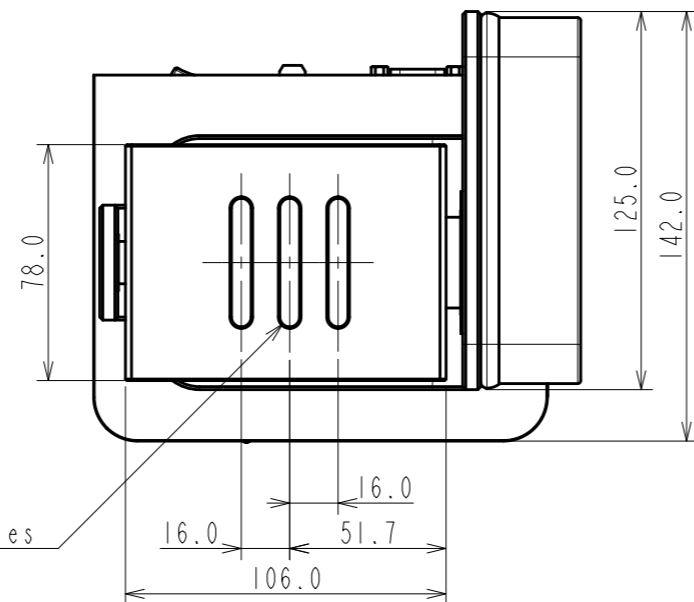

OUTLINE DIMENSIONS

MODEL PT-LAN51

UNIT mm

EIZO Corporation

3x6.5x42.5 Slotted holes