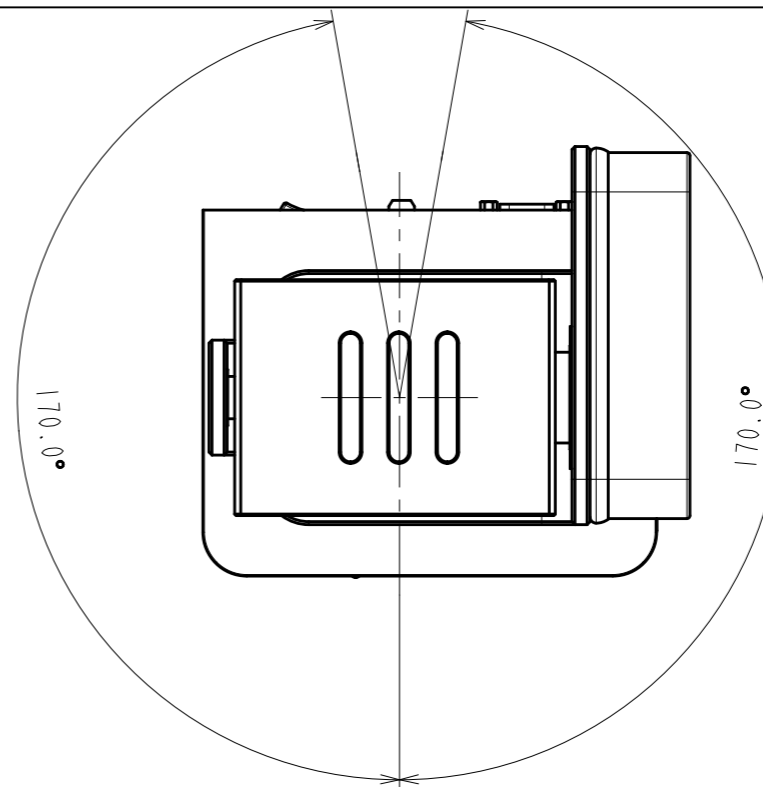

OUTLINE DIMENSIONS

MODEL PT-LAN51

UNIT mm

EIZO Corporation

3x6.5x42.5 Slotted holes